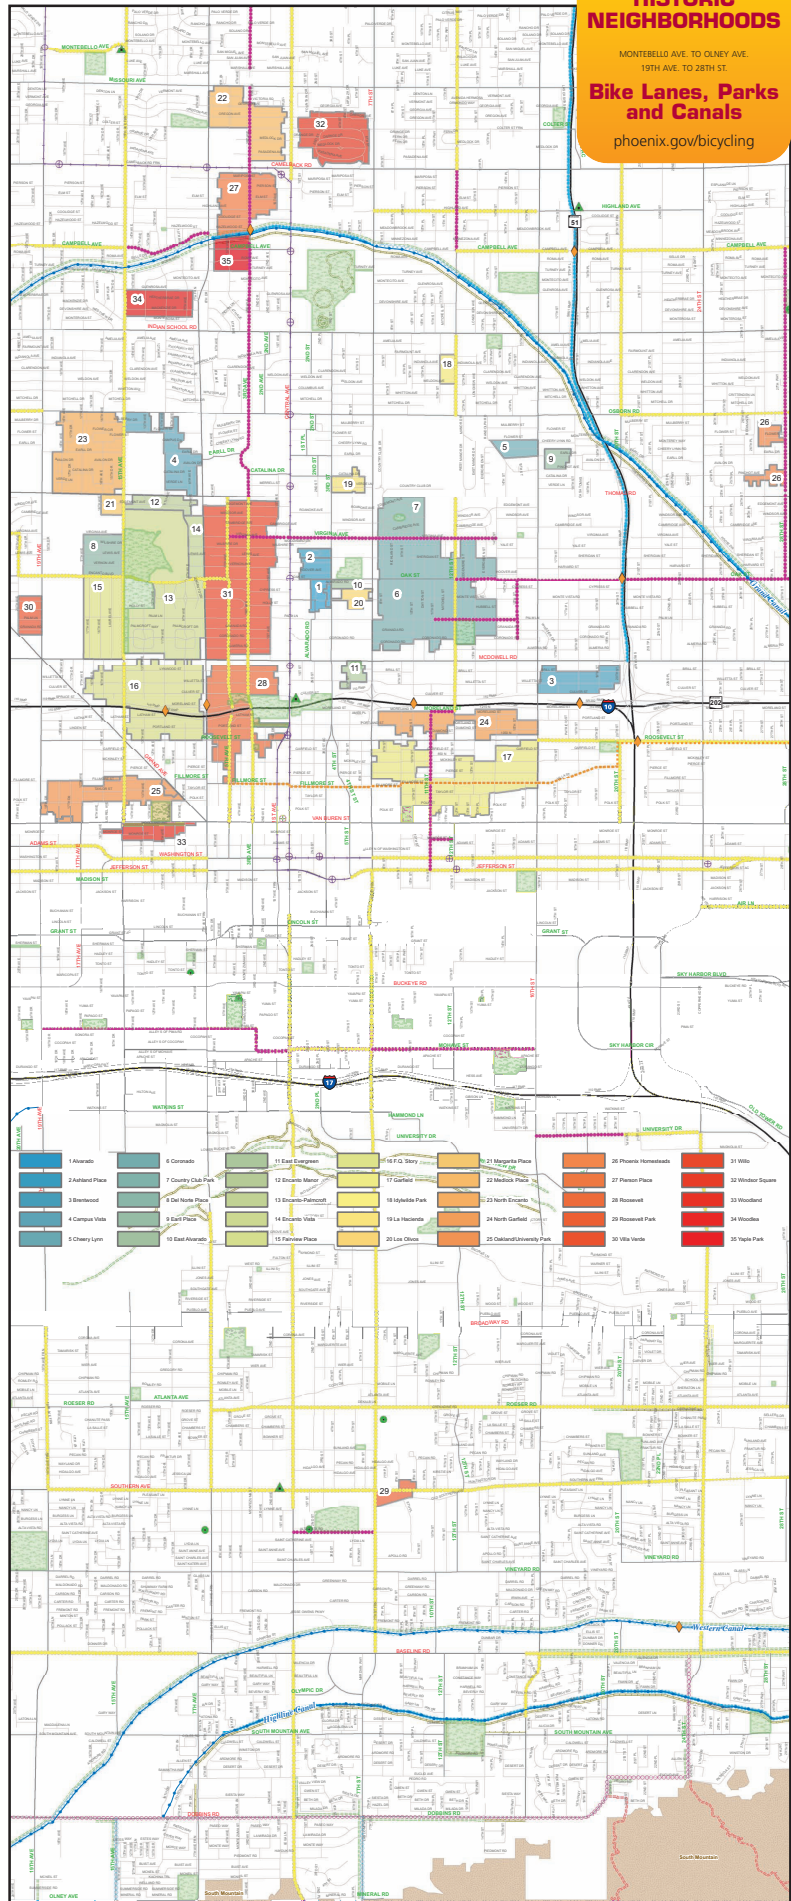

Bikeways & Historic Neighborhoods

0 0.375 0.75 1.5 Mile

1 inch = 0.375 mile

- Bridge
- Underpass
- Library
- Community Center
- Park
- Mountain Preserve
- Mountain Trail
- Multi-Use Trail
- Shared-Use Path
- Canal
- Metro Stop
- Bike Boulevard
- Bike Lane
- Paved Bike Path
- Unpaved Bike Path
- Bikeable Route
- Undesignated Route

City of Phoenix

BICYCLE MAP & PHOENIX HISTORIC NEIGHBORHOODS

MONTEBELLO AVE. TO OLNEY AVE.
19TH AVE. TO 28TH ST.

Bike Lanes, Parks and Canals

phoenix.gov/bicycling