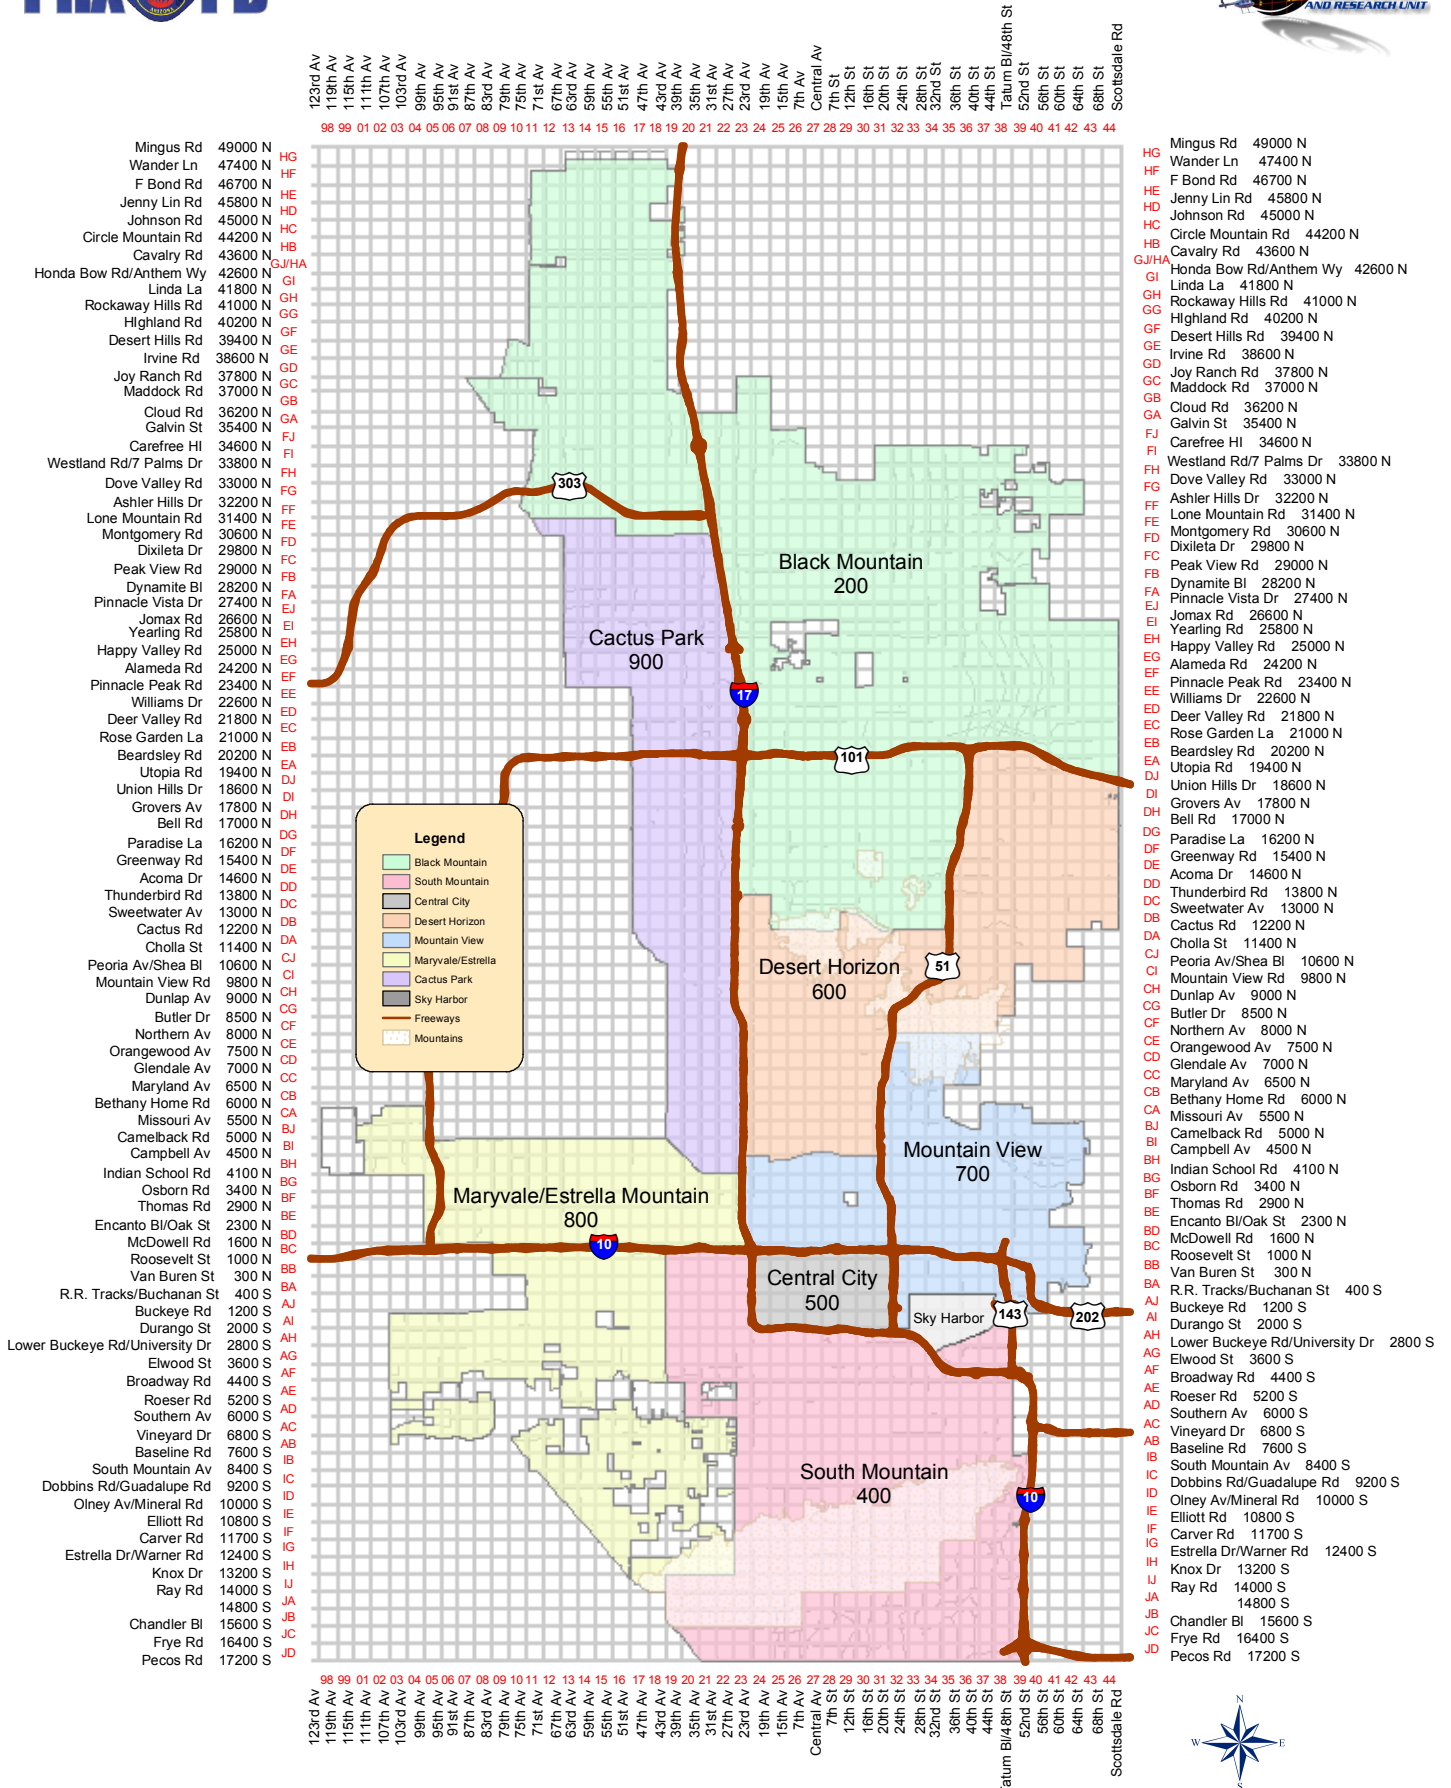

City of Phoenix Police Department Precinct Boundaries

Precinct Boundaries as of October 20, 2014