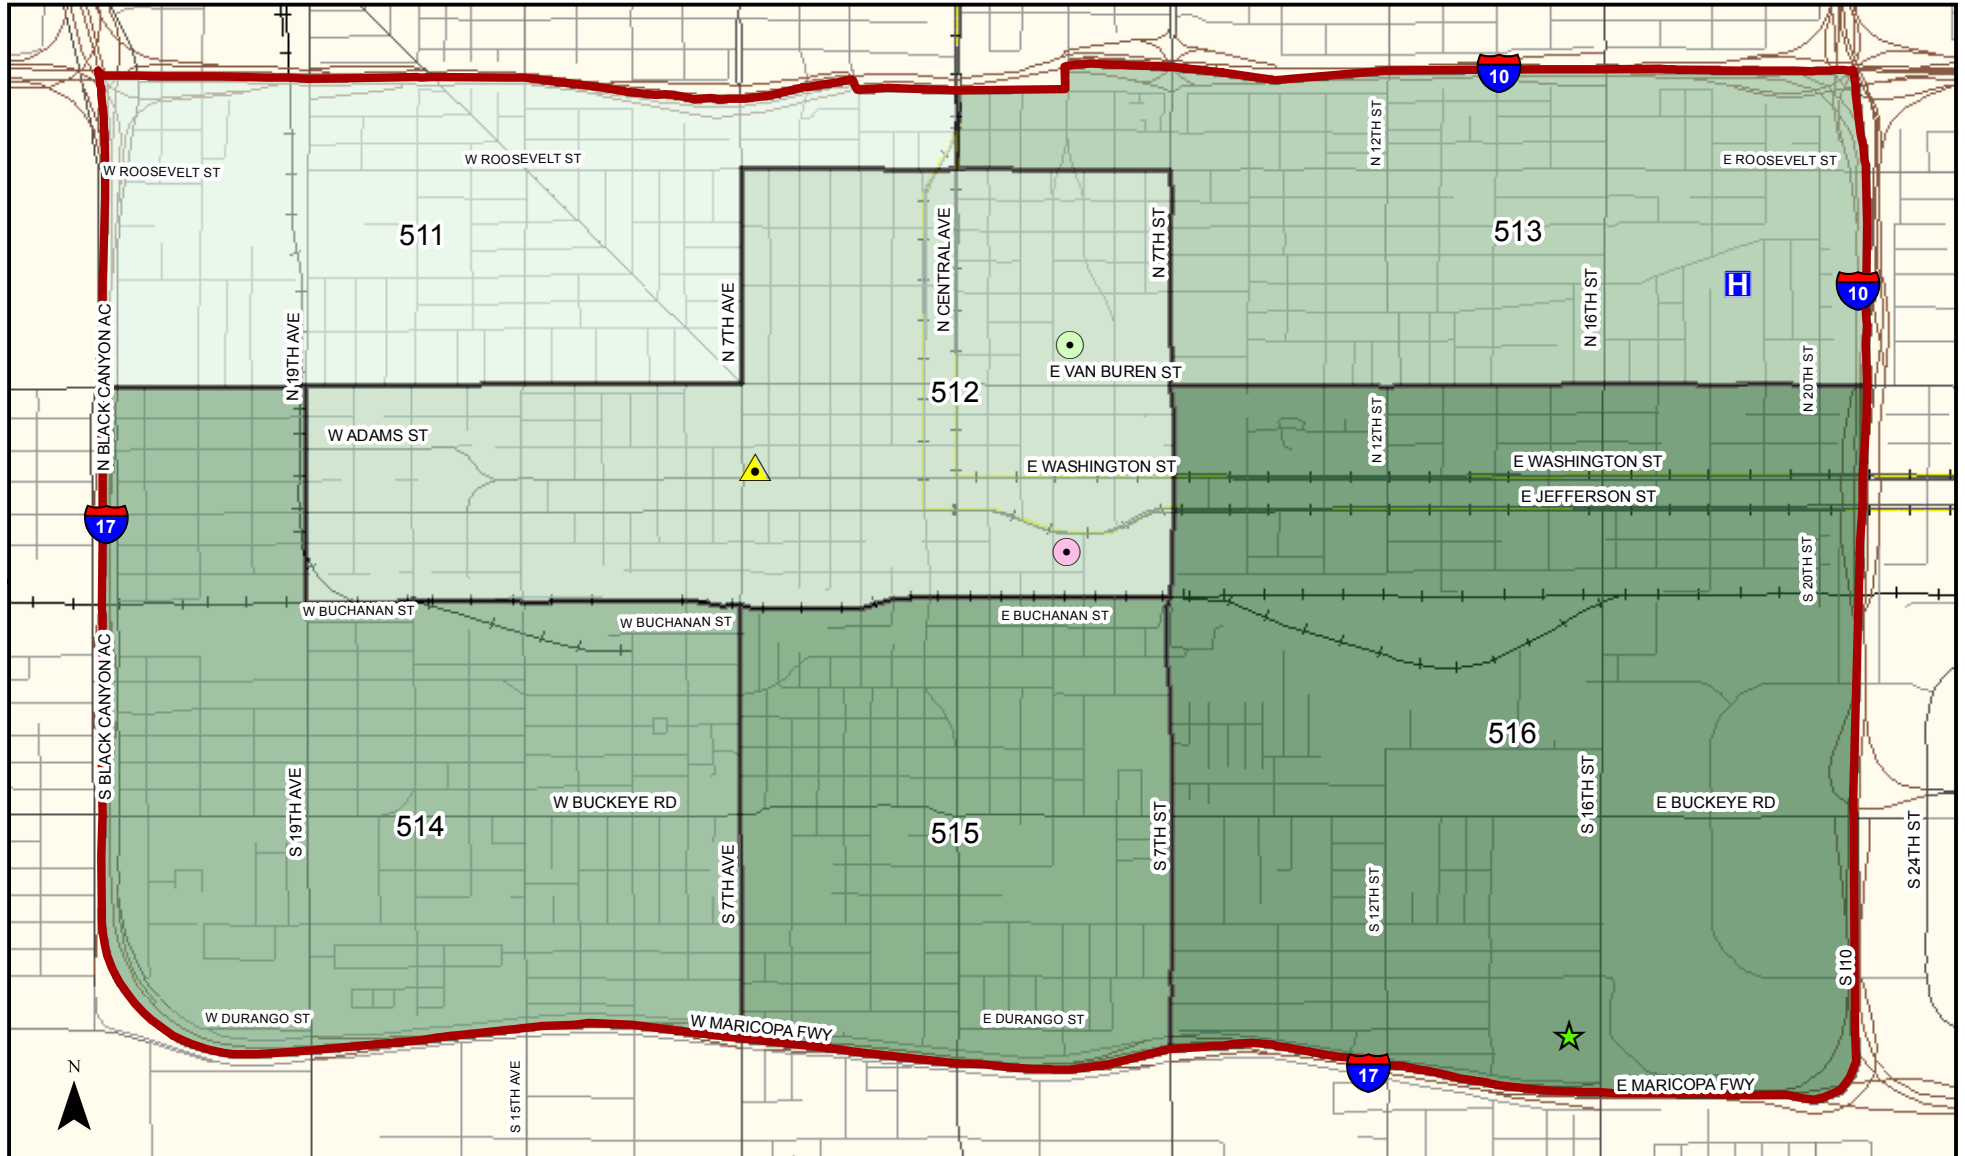

City of Phoenix Police Department Central City Precinct (500) 51 Squad Area and Beat Boundaries

Boundaries Effective October 20, 2014

Phoenix Police Department
Crime Analysis and Research Unit (CARU)
Updated: 10/16/2014
N:\GeneralMaps\Precinct Maps NEW\500\51 Area.mxd

0 0.125 0.25 0.5
Miles

Legend

Police Headquarters Building	Arizona Center Bike Office	Hospitals	Arterial Streets	Railroads
Central City Precinct	Downtown Special Events Center	Freeways	Residential Streets	Canals
		Main Streets	Light Rail Line	