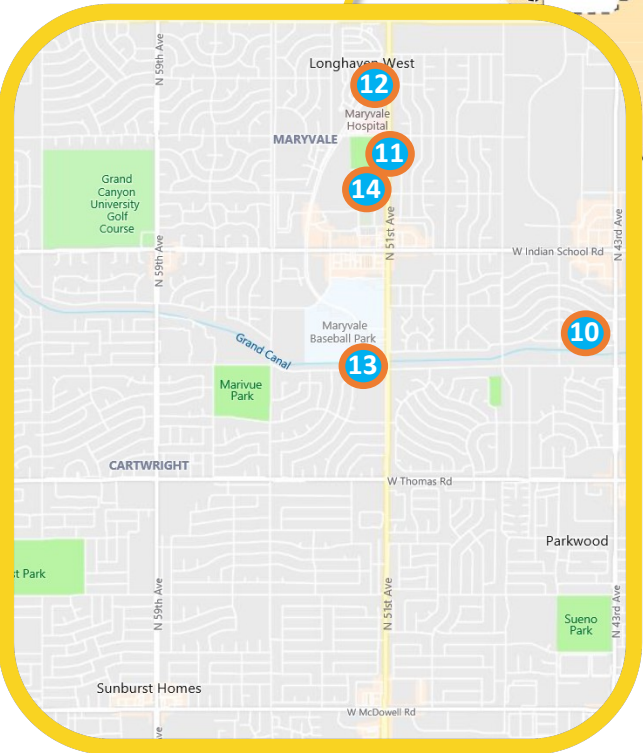

- M-F 7:30am-5:30pm**
Hydration Station Cooling Refuge
- City of Phoenix Cortez Pool**
3434 W. Dunlap (east of 35th Ave.)
M-Th & Sa-Su Noon-6pm
Hydration Station
- City of Phoenix Cholla Library**
10050 Metro Prky. E.
(west of I-17 south of Peoria)
M-Sa 12:30-5:30 pm
Hydration Station Cooling Refuge
- City of Phoenix Paradise Valley Pool**
17648 N. 40th St. (south of Union Hills Rd.)
M-Th & Sa-Su Noon-6pm
Hydration Station
- City of Phoenix Deer Valley Pool**
19400 N. 19th Ave. (north of Utopia Rd.)
M-Th & Sa-Su Noon-6pm
Hydration Station
- Terros Health**
12835 N. 32nd St. (south of Sweetwater)
M-F 7:30am-5:30pm
Hydration Station Cooling Refuge
- City of Phoenix Mesquite Library**
4525 E. Paradise Village Prky. N.
(45th St. south of Thunderbird)
M-Sa 12:30-5:30 pm
Hydration Station Cooling Refuge
- City of Phoenix Juniper Library**
1825 W. Union Hills Dr. (at 18th Ave.)
M-Sa 12:30-5:30 pm
Hydration Station Cooling Refuge
- City of Phoenix Agave Library**
23550 N. 36th Ave. (north of Pinnacle Peak)
M-Sa 12:30-5:30 pm
Hydration Station Cooling Refuge
- City of Phoenix Desert Broom Library**
29710 N. Cave Creek Rd.
(south of Tatum)
M-Sa 12:30-5:30 pm
Hydration Station Cooling Refuge

The Heat Relief Network - Phoenix offers free water and indoor locations to cool off.

Locations on this map are marked
Hydration stations
and/or
Cooling refuge

locations for anyone needing to get out of the heat.

For a list of all the hydration stations across the Valley, visit Phoenix.gov/summer.

Sites and hours are subject to change.

This list was revised on 6/23/2021 10:09 a.m.

DURING THE PHOENIX SUMMER, STAYING HYDRATED & COOL IS VITAL!