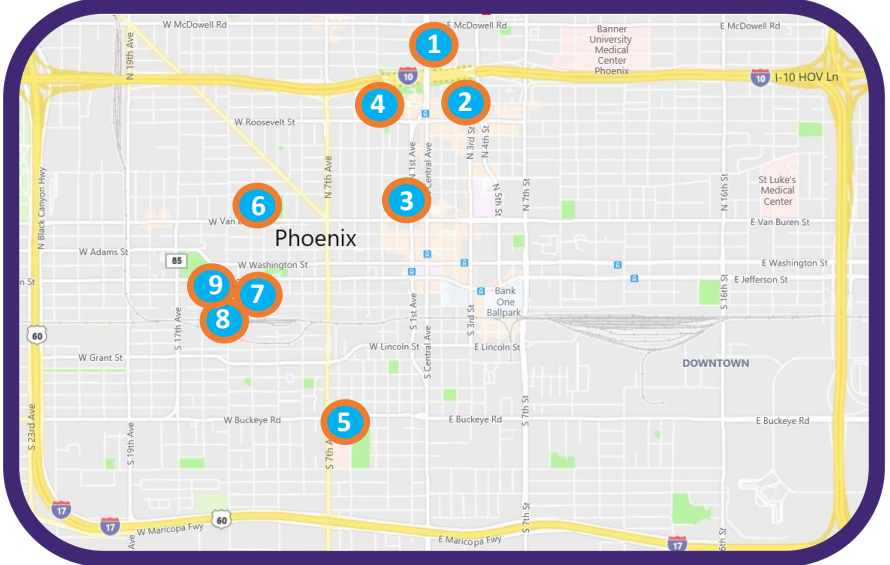

- M-F 7:30am-5:30pm**
Hydration Station Cooling Refuge
- City of Phoenix Cortez Pool**
3434 W. Dunlap (east of 35th Ave.)
M-Th & Sa-Su Noon-6pm
Hydration Station
- City of Phoenix Cholla Library**
10050 Metro Prky. E.
(west of I-17 south of Peoria)
M-Sa 12:30-5:30 pm
Hydration Station Cooling Refuge
- City of Phoenix Paradise Valley Pool**
17648 N. 40th St. (south of Union Hills Rd.)
M-Th & Sa-Su Noon-6pm
Hydration Station
- City of Phoenix Deer Valley Pool**
19400 N. 19th Ave. (north of Utopia Rd.)
M-Th & Sa-Su Noon-6pm
Hydration Station
- Terros Health**
12835 N. 32nd St. (south of Sweetwater)
M-F 7:30am-5:30pm
Hydration Station Cooling Refuge
- City of Phoenix Mesquite Library**
4525 E. Paradise Village Prky. N.
(45th St. south of Thunderbird)
M-Sa 12:30-5:30 pm
Hydration Station Cooling Refuge
- City of Phoenix Juniper Library**
1825 W. Union Hills Dr. (at 18th Ave.)
M-Sa 12:30-5:30 pm
Hydration Station Cooling Refuge
- City of Phoenix Agave Library**
23550 N. 36th Ave. (north of Pinnacle Peak)
M-Sa 12:30-5:30 pm
Hydration Station Cooling Refuge
- City of Phoenix Desert Broom Library**
29710 N. Cave Creek Rd.
(south of Tatum)
M-Sa 12:30-5:30 pm
Hydration Station Cooling Refuge

The Heat Relief Network - Phoenix offers free water and indoor locations to cool off.

Locations on this map are marked
Hydration stations
and/or
Cooling refuge

locations for anyone needing to get out of the heat.

For a list of all the hydration stations across the Valley, visit Phoenix.gov/summer.

Sites and hours are subject to change.

This list was revised on 6/23/2021 10:09 a.m.

DURING THE PHOENIX SUMMER, STAYING HYDRATED & COOL IS VITAL!