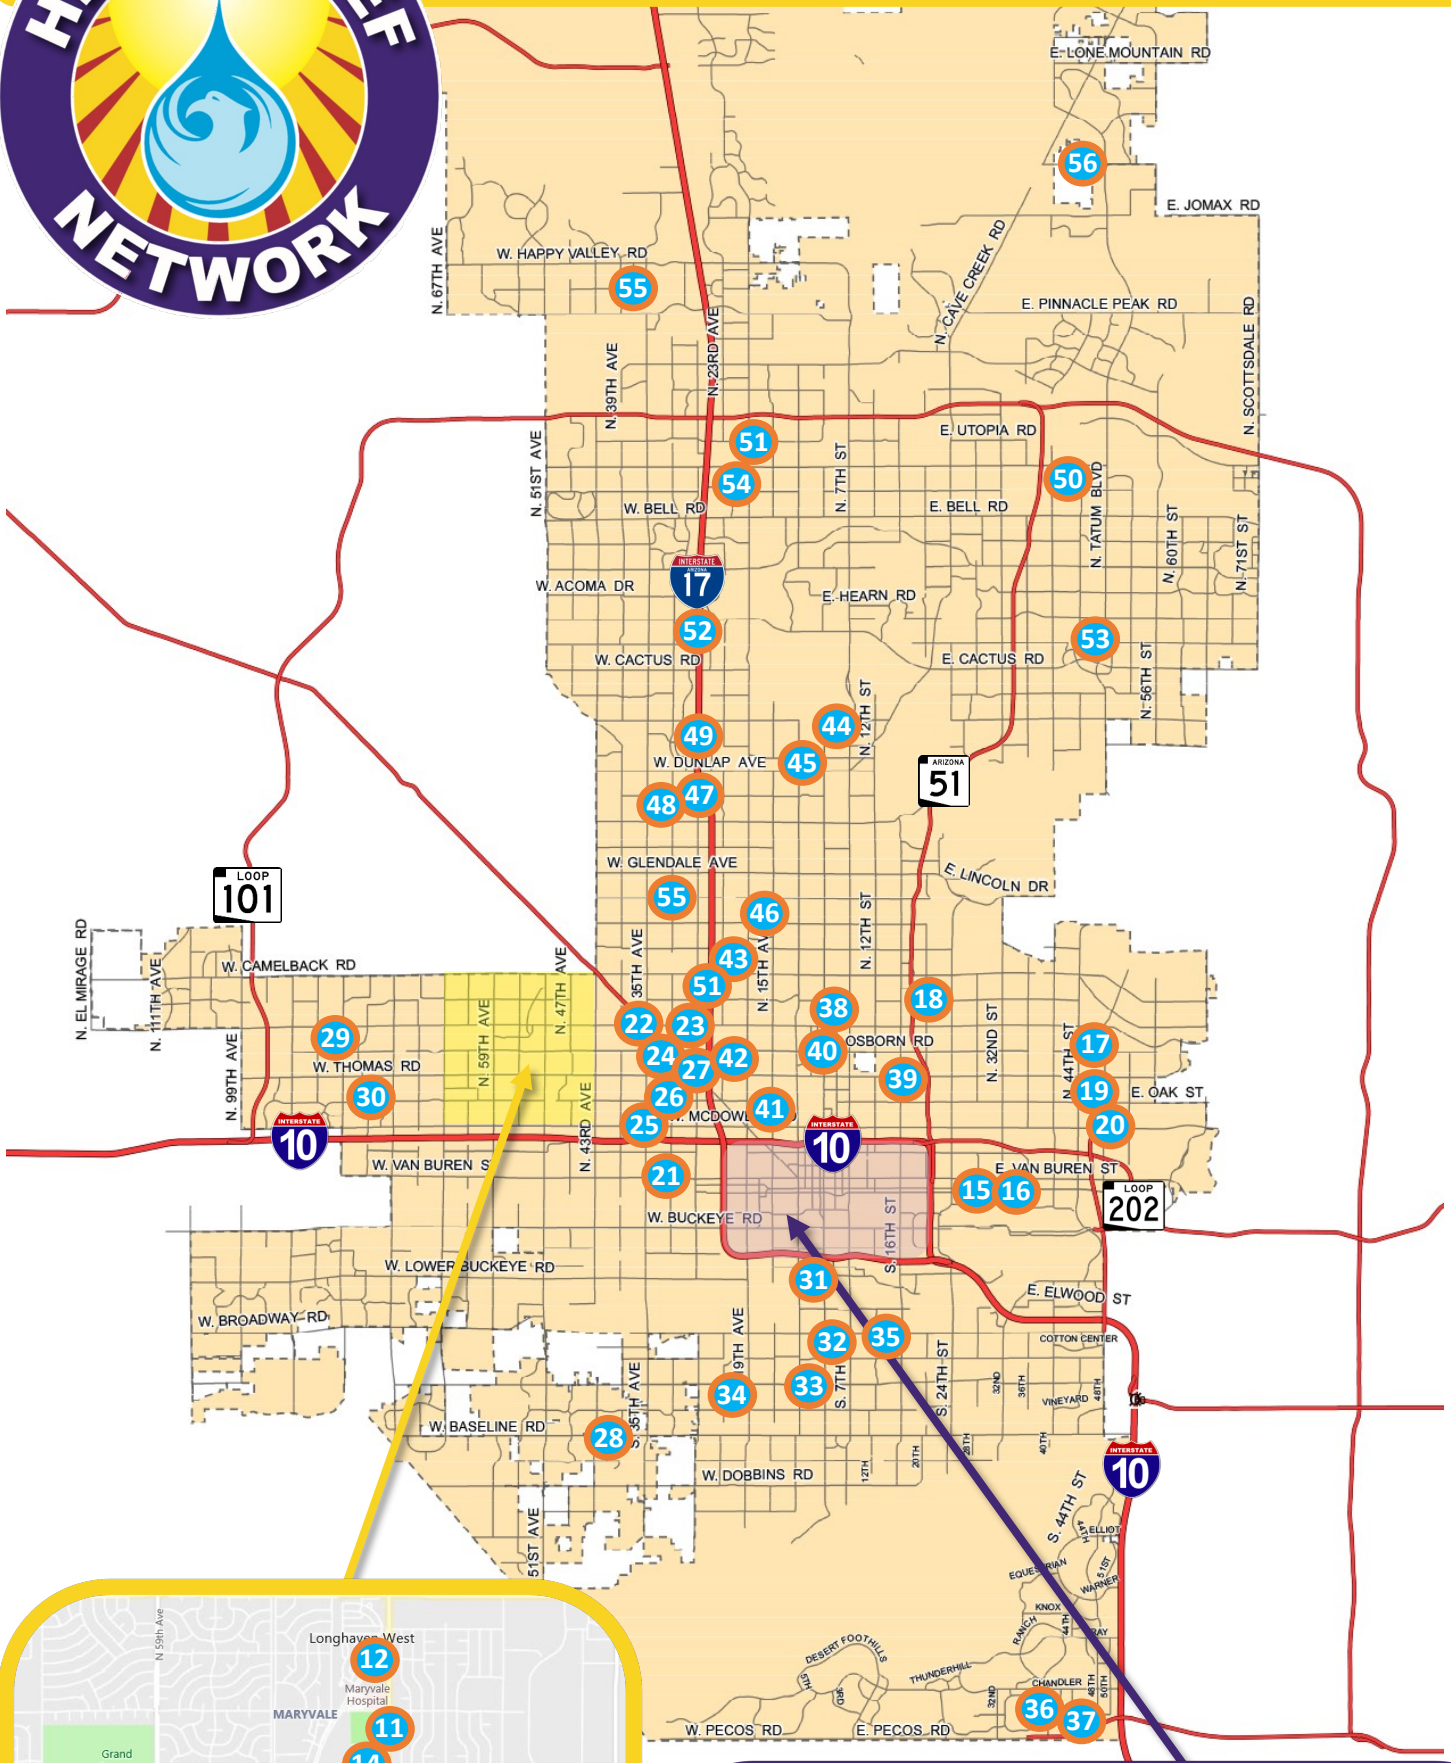

LOCATION ADDRESSES, CROSS STREETS & HOURS LISTED ON OTHER SIDE

Designed and produced by the city of Phoenix Communications Office