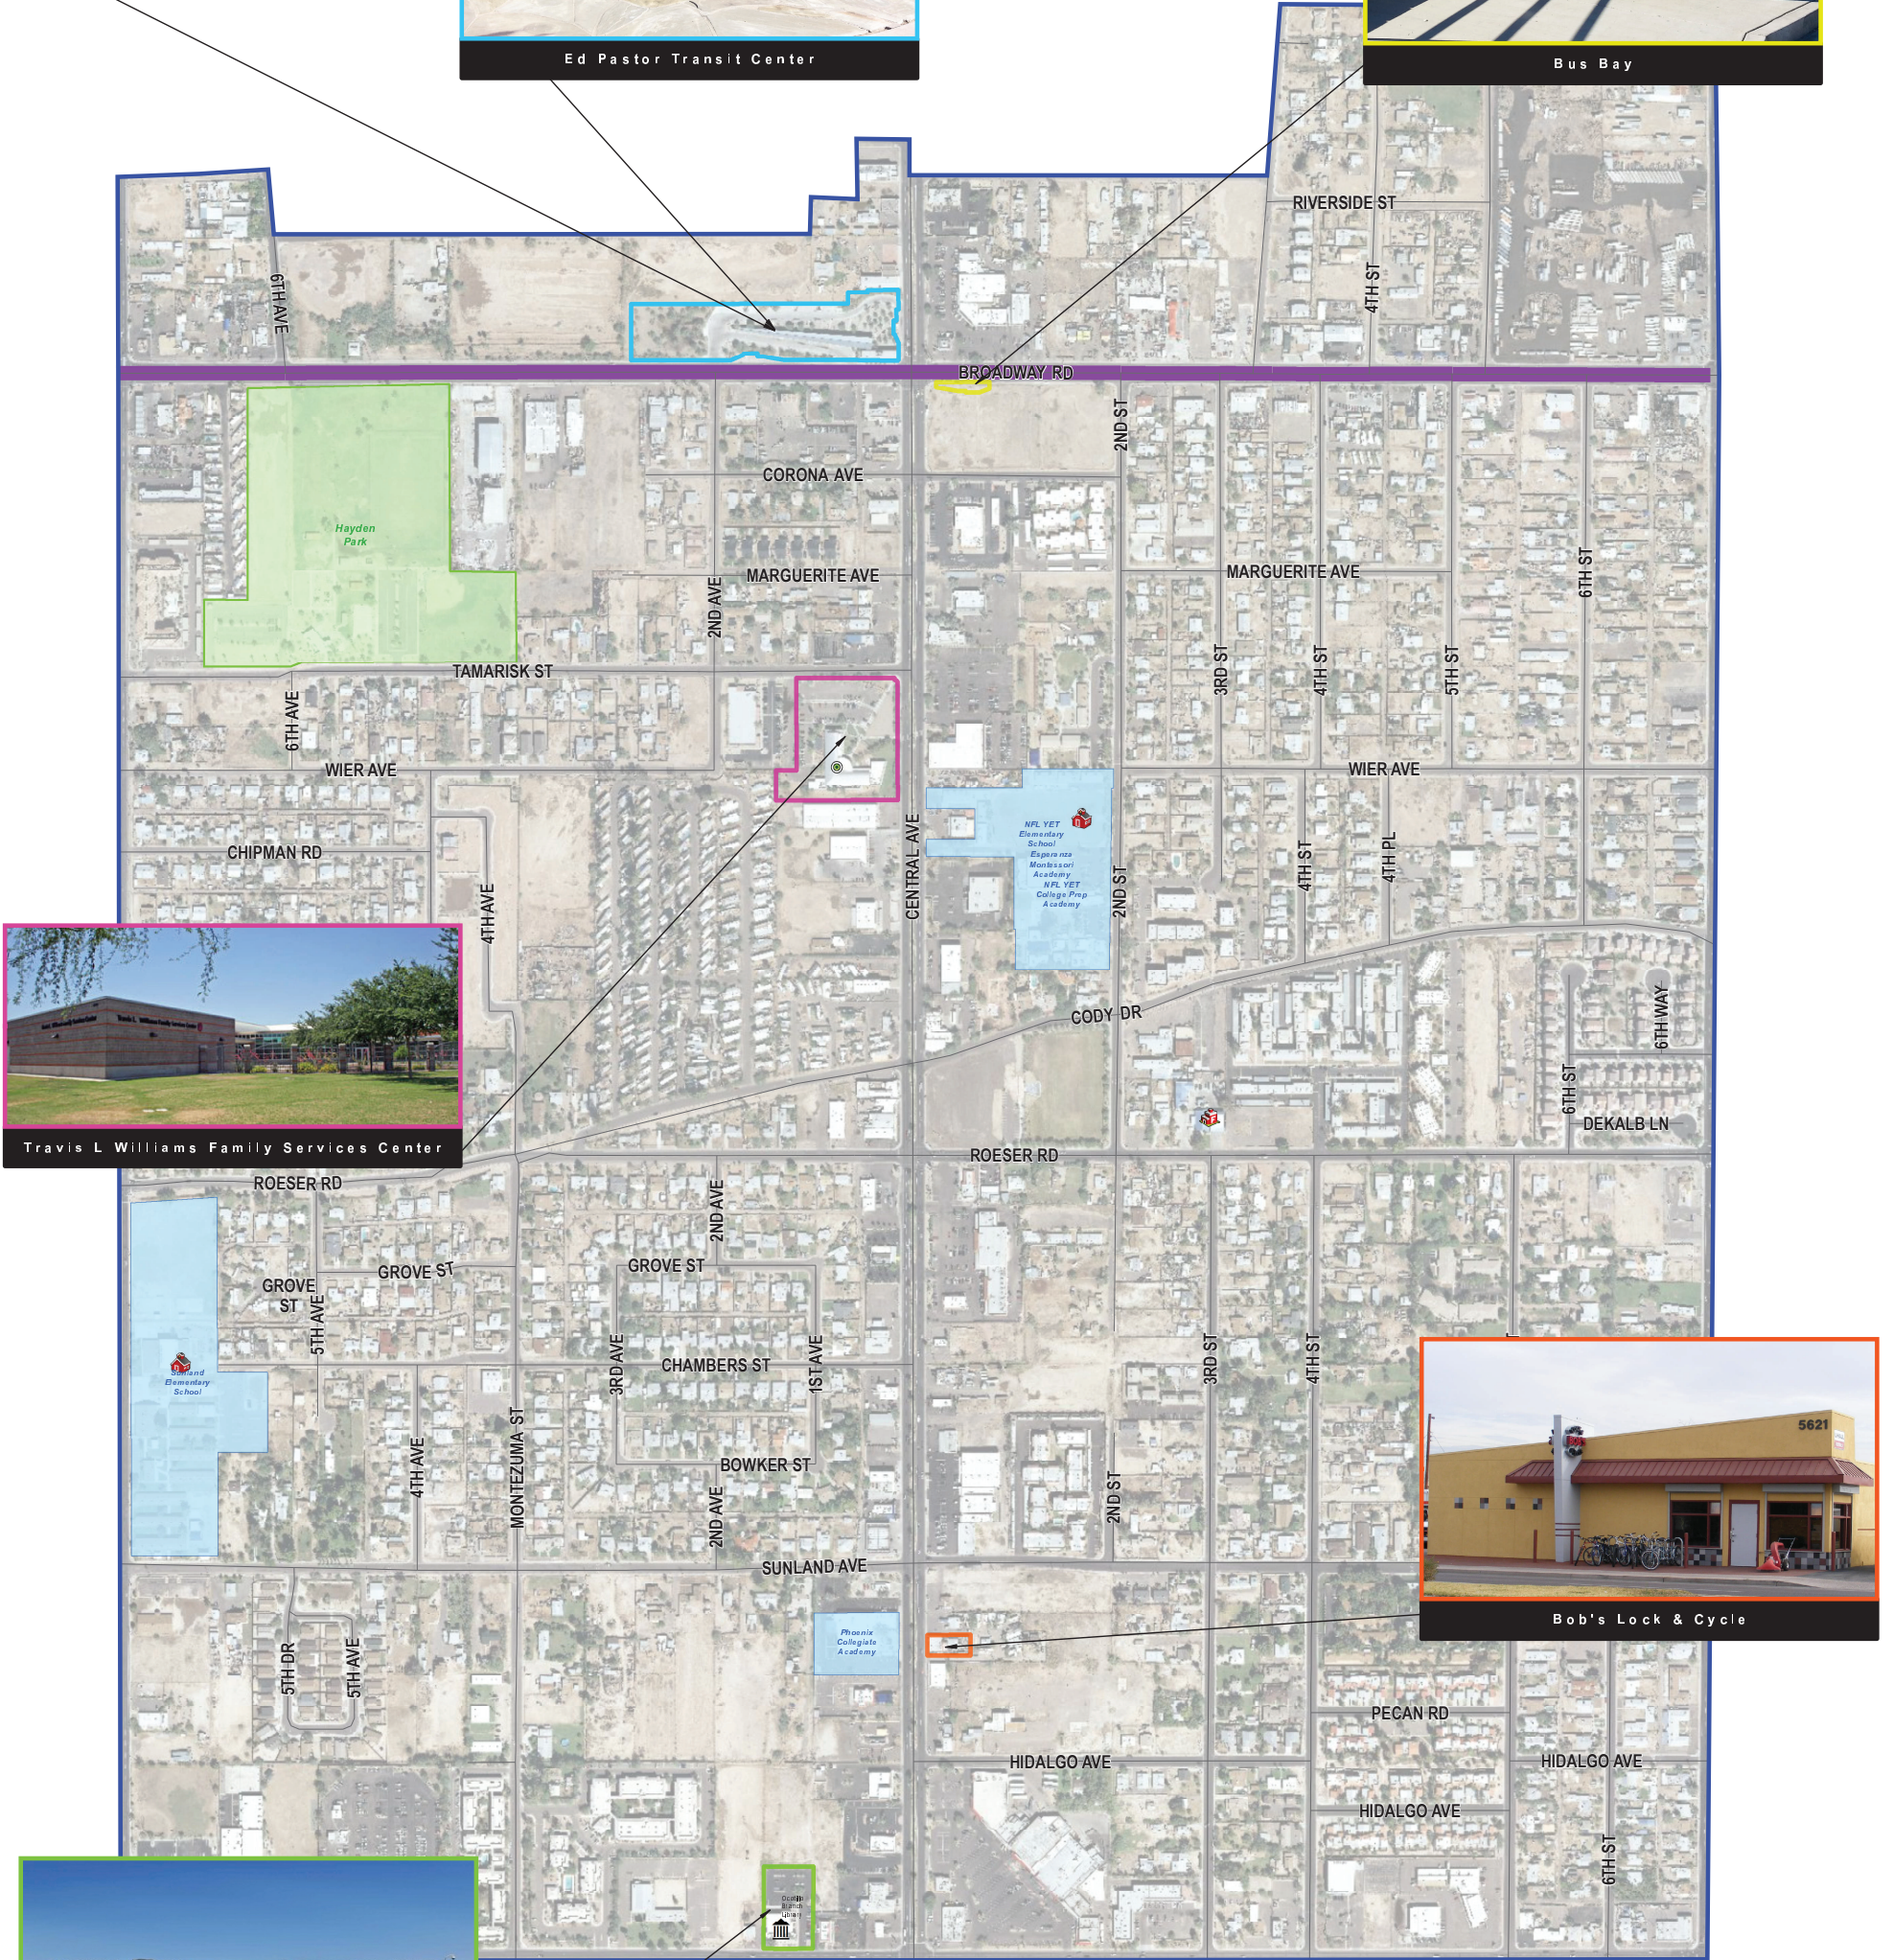

Neighborhood Revitalization in South Mountain South Phoenix Village & Target Area B

Shade-covered waiting areas with seating and bike racks

Ed Pastor Transit Center

Bus Bay

Travis L. Williams Family Services Center

Bob's Lock & Cycle

Ocotillo Branch Library

- | | | | |
|--|-----------------------|--|-----------------------|
| | Library | | School |
| | Family Service Center | | Street Widening |
| | Police Station | | Hayden Park Extension |
| | Fire Station | | City Park |