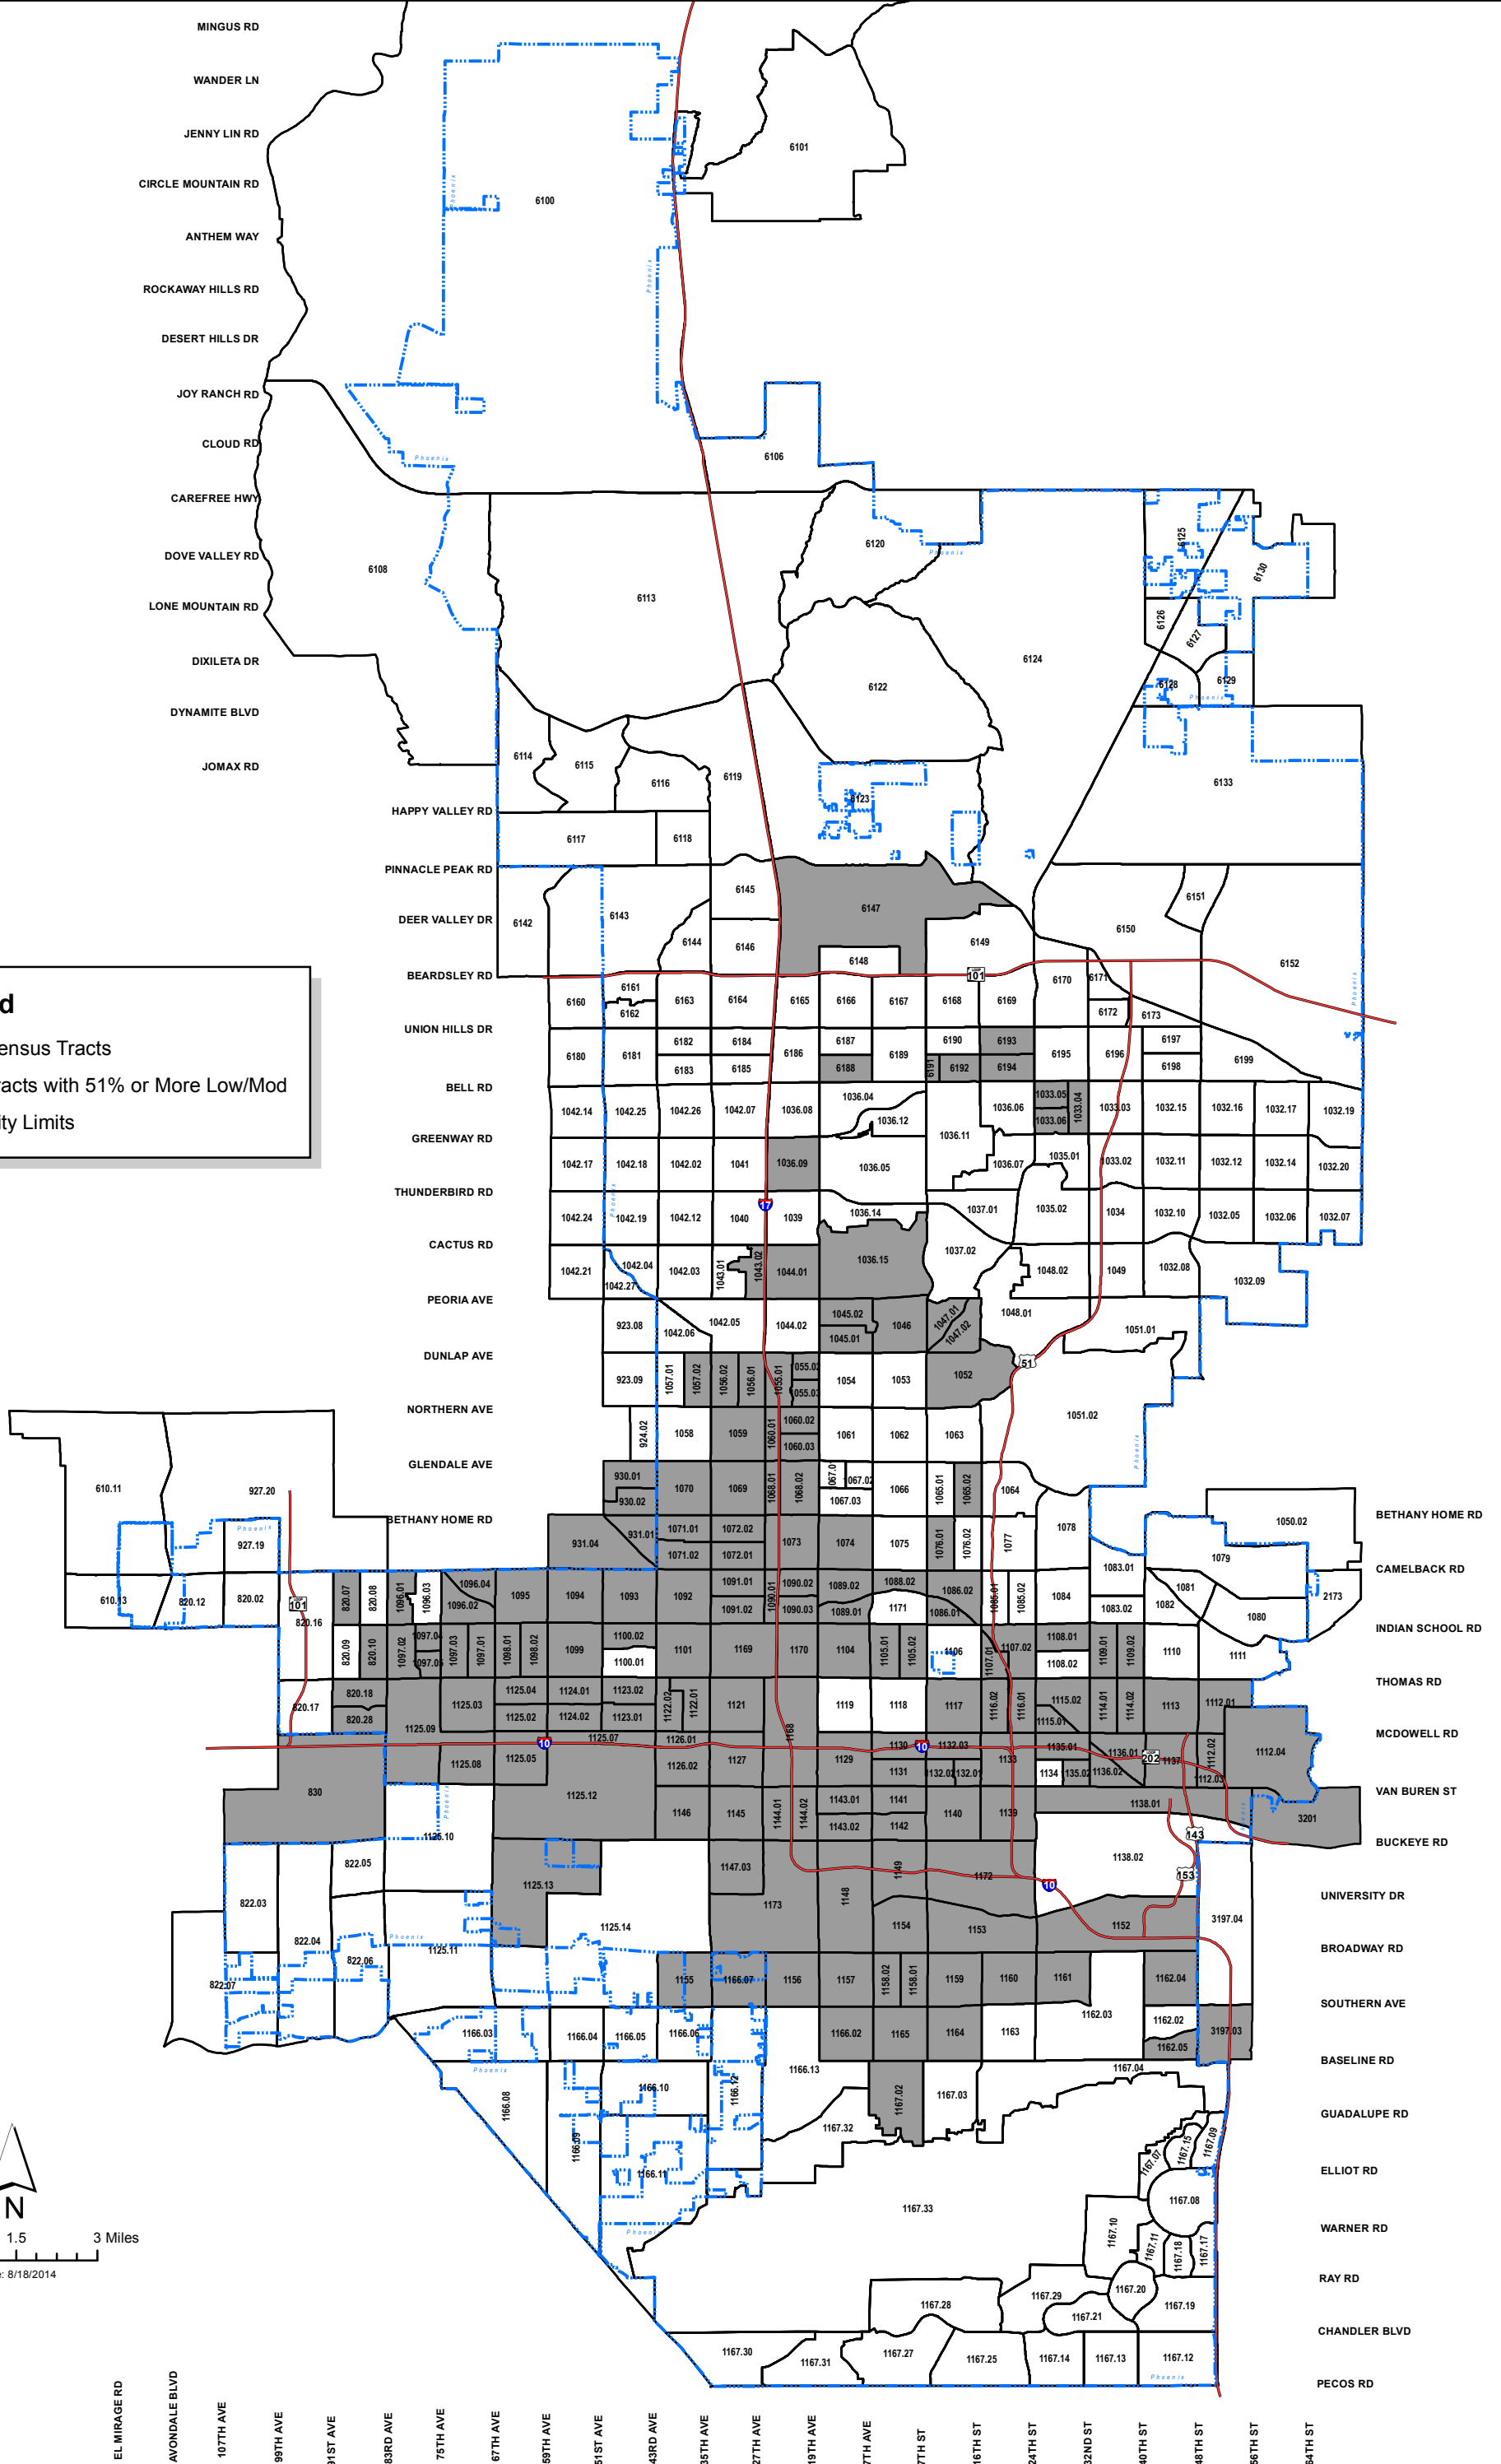

Phoenix 2014 Low/Moderate Income Census Tracts

Legend

- Census Tracts
- Tracts with 51% or More Low/Mod
- City Limits